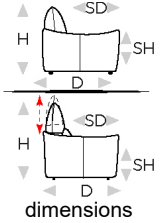

↑ fold following the dotted line ↑

# N\_SUN

NICOLETTIHOME

L Length - H Height - D Depth - SH Seat Height - SD Seat Depth  
 Dimensions refer to maximum sizes of the version with closed mechanism (where available).

L 118  
H86 D118 SH42 SD98  
040

L 118  
H97 D118 SH42 SD98  
P 68

L 72  
H86 D98 SH42 SD62  
130

L 72  
H97 D98 SH42 SD62  
J 82

L 72  
H97 D98 SH42 SD62  
186

version code  
Description

square corner

fixed headrest  
square corner

chair without  
armr.