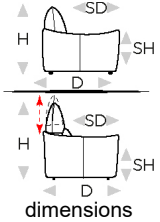

L 101  
H97 D100 SH42 SD62  
DL 7  
lhf maxi chair  
fixed headr

L 101  
H97 D100 SH42 SD62  
DL 6  
rhf maxi chair  
fixed headr

L 101  
H97 D100 SH42 SD62  
517  
1arm lhf  
ch.max.lift-up  
head

L 101  
H97 D100 SH42 SD62  
516  
1arm raf  
ch.max.lift-up  
head

L 89  
H86 D160 SH42 SD122  
420  
chaise lon.lhf  
arm fac

L 89  
H86 D160 SH42 SD122  
410  
chaise lon.rhf  
arm fac

L 89  
H97 D160 SH42 SD122  
AA 4  
fixed headr. lhf  
ch.long.

↓ fold following the dotted line ↓

↑ fold following the dotted line ↑

# N\_SUN

 NICOLETTIHOME

**L Length - H Height - D Depth - SH Seat Height - SD Seat Depth**  
 Dimensions refer to maximum sizes of the version with closed mechanism (where available).

**L 89**  
**H97 D160 SH42 SD122**